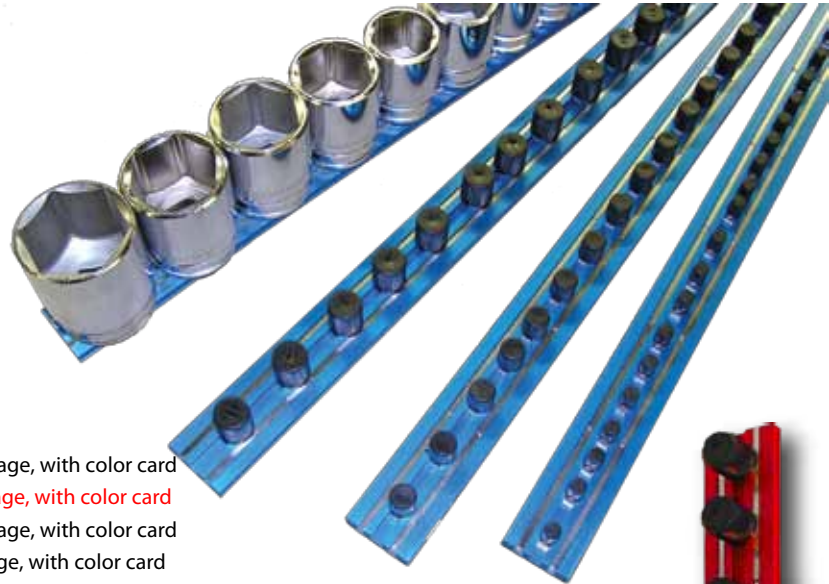

DURSTON MANUFACTURING CO
 1395 E. PALOMARES AVENUE
 LA VERNE, CALIFORNIA 91750-0340
 (909) 593-1506 FAX (909) 593-0302
 E-mail: dono@vimtools.com

MAGRAIL TL
TILT & LIFT

PART NUMBER

DESCRIPTION

- MAGRAIL TL 8"**
- MR8B14A-03**
- MR8R14A-03**
- MR8B10B-03**
- MR8B8C-03**

MAGRAIL TL 8" long, Blue, 14-1/4" studs, clamshell package, with color card
 MAGRAIL TL 8" long, Red, 14-1/4" studs, clamshell package, with color card
 MAGRAIL TL 8" long, Blue, 10-3/8" studs, clamshell package, with color card
 MAGRAIL TL 8" long, Blue, 8-1/2" studs, clamshell package, with color card

MAGRAIL TL 12"

- MR12B20A-03**
- MR12B15B-03**
- MR12R15B-03**
- MR12B12C-03**

MAGRAIL TL 12" long, Blue, 20-1/4" studs, clamshell package, with color card
 MAGRAIL TL 12" long, Blue, 15-3/8" studs, clamshell package, with color card
 MAGRAIL TL 12" long, Red, 15-3/8" studs, clamshell package, with color card
 MAGRAIL TL 12" long, Blue, 12-1/2" studs, clamshell package, with color card

MAGRAIL TL 16"

- MR16B25A-03**
- MR16B20B-03**
- MR16B16C-03**
- MR16R16C-03**

MAGRAIL TL 16" long, Blue, 25-1/4" studs, clamshell package, with color card
 MAGRAIL TL 16" long, Blue, 20-3/8" studs, clamshell package, with color card
 MAGRAIL TL 16" long, Blue, 16-1/2" studs, clamshell package, with color card
 MAGRAIL TL 16" long, Red, 16-1/2" studs, clamshell package, with color card