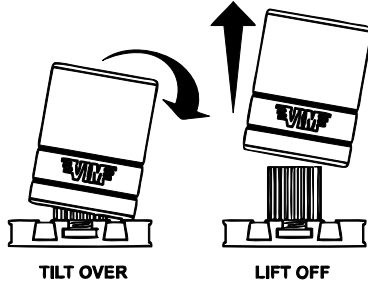

MAGRAIL TL
TILT & LIFT