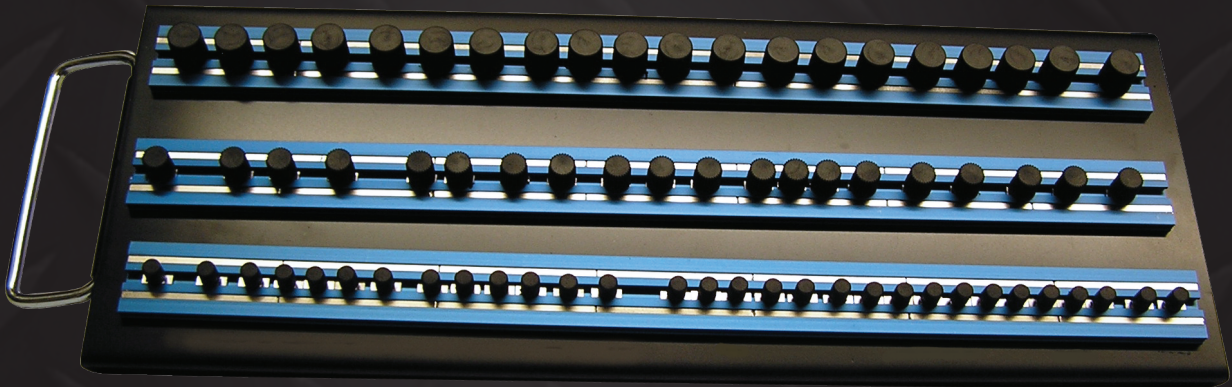

MRTRAY14B

14" Blue Magrails on Tray

Part Number	Description
MRTRAY	Tray with Handle
MR14B	14" Blue Magrail
MR-SA	1/2" Studs
MR-SB	3/8" Studs
MR-SC	1/4" Studs

VIM Tools

Tampa, FL 33610 USA

1(800) 249-9444 Fax 813-231-6305