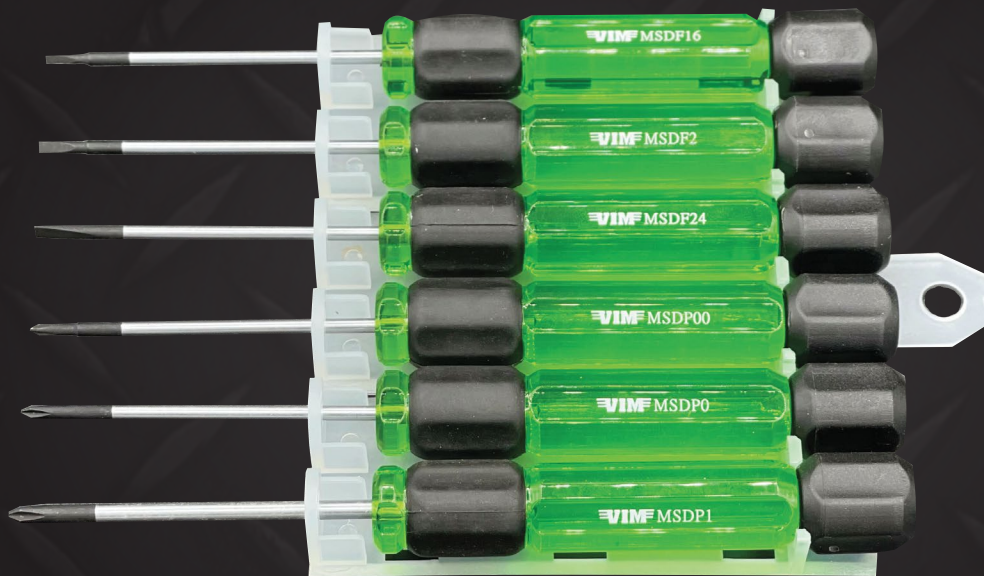

MSD100

PART NUMBER	DESCRIPTION
MSDF24	2.4mm Flat-Head Miniature Screwdriver
MSDF16	1.6mm Flat-Head Miniature Screwdriver
MSDF2	2mm Flat-Head Miniature Screwdriver
MSDP1	PH1 Miniature Screwdriver
MSDP0	PH0 Miniature Screwdriver
MSDP00	PH00 Miniature Screwdriver