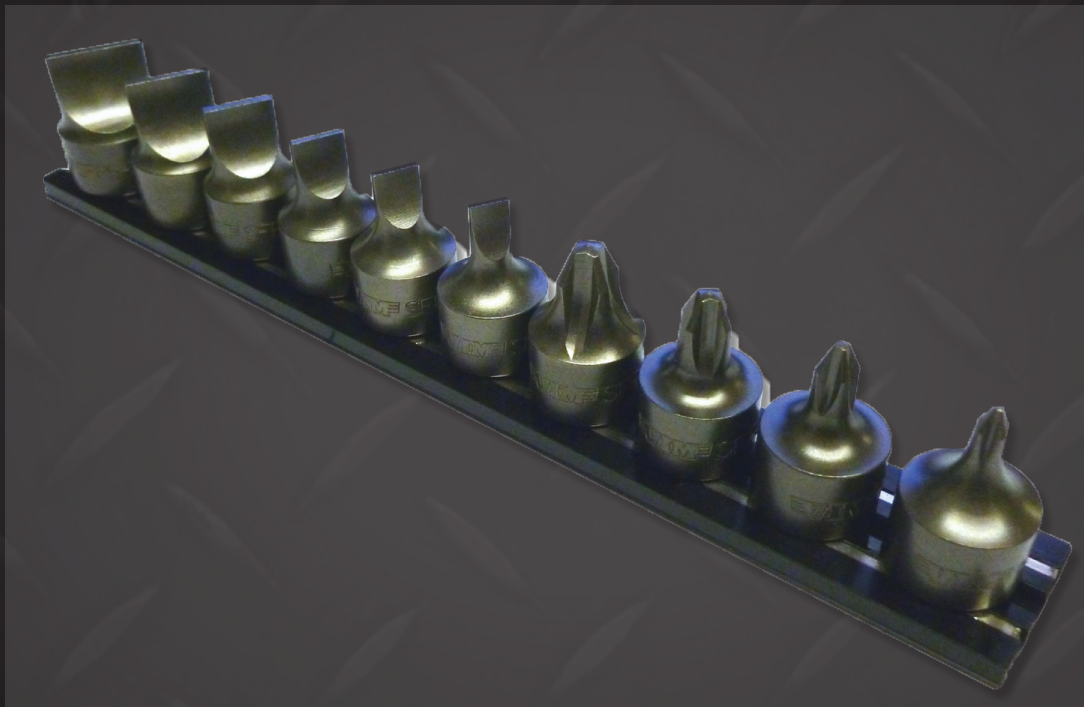

IMPACT-SFP6

10 Pc. Stubby Flat & Philips Driver Set, Power or Hand Approved, 3/8" Sq. Drive

- 1/2" square adapter & 3/8" square drive
- Impact quality
- Approved for hand & power tools
- S2 Steel, fully heat treated
- Gun metal gray plating
- 1/2 cut high torque impact drivers
- on 8" magrail
- Limited lifetime warranty