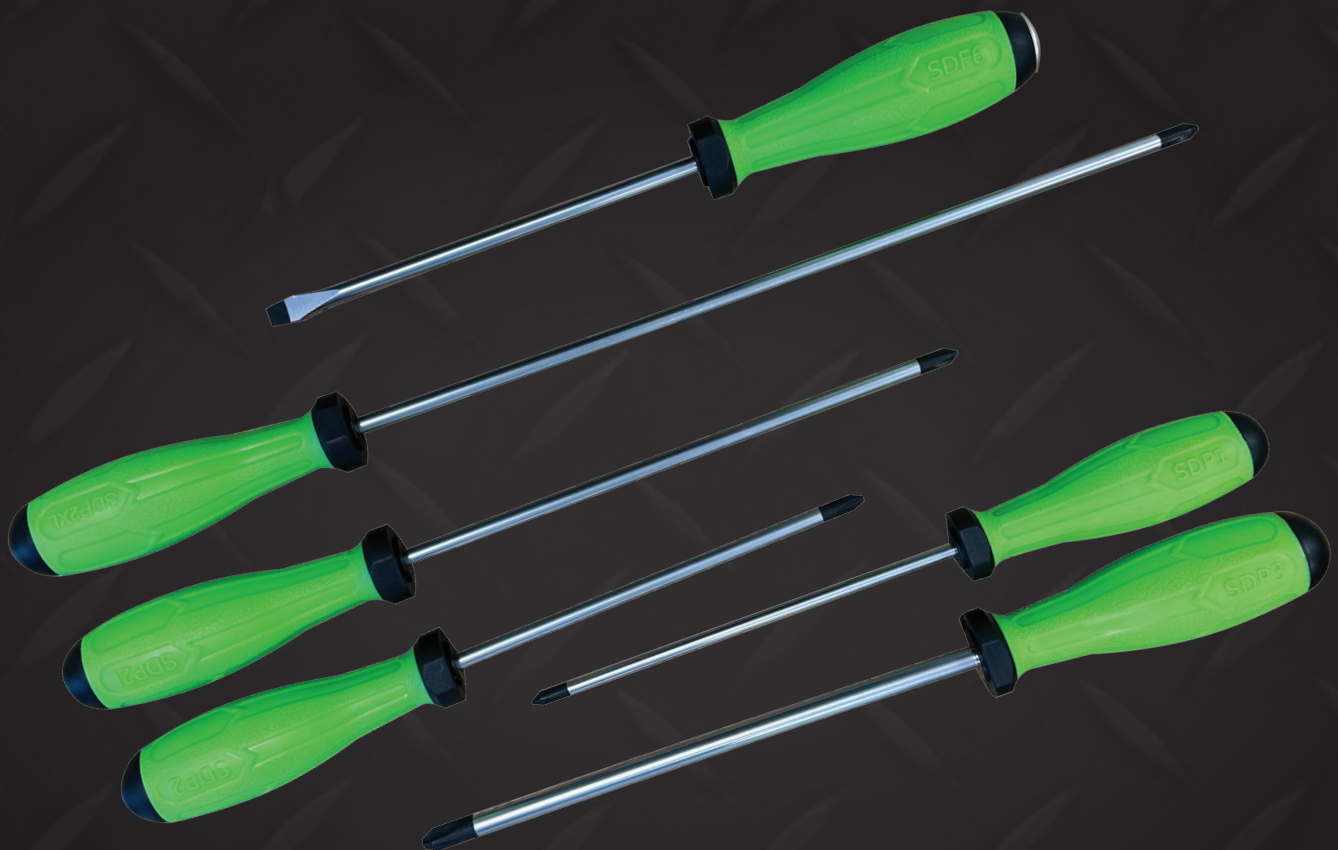

SD100

6 Piece Screwdriver Set

Part Number	Description
SDP1	PH1 x 6" L Screwdriver
SDP2	PH2 x 6" L Screwdriver
SDP2L	PH2 x 8" L Screwdriver
SDP2XL	PH2 x 12" L Screwdriver
SDP3	PH3 x 8" L Screwdriver
SDF6	6mm x 6" L Flat Screwdriver