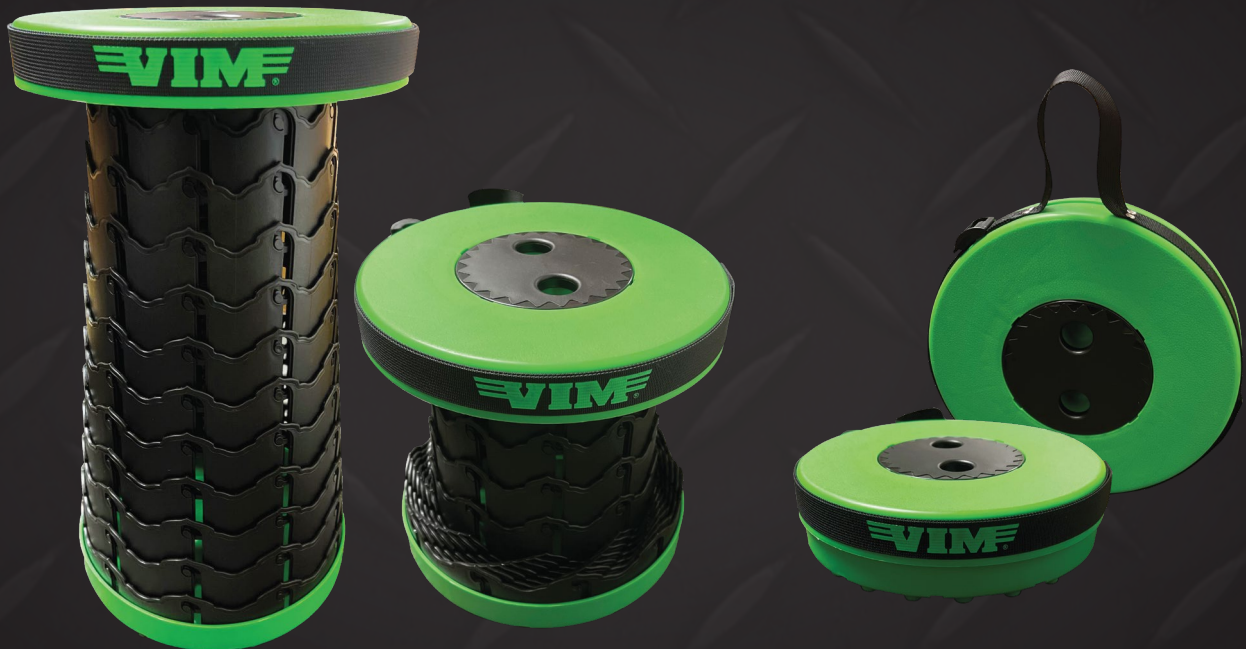

# RDS1G

## Race Day Seat

- Expandable Seat
- Great for shops, races, hiking, fishing, hunting, concerts, etc.
- 12 adjustable heights, expands up to 17.9"
- Comes with carrying strap that can easily be attached to backpacks, strap length 43"
- Holds up to 250lbs
- Lightweight and easy to carry, Weighs 2.76lbs
- Seat Diameter 10"